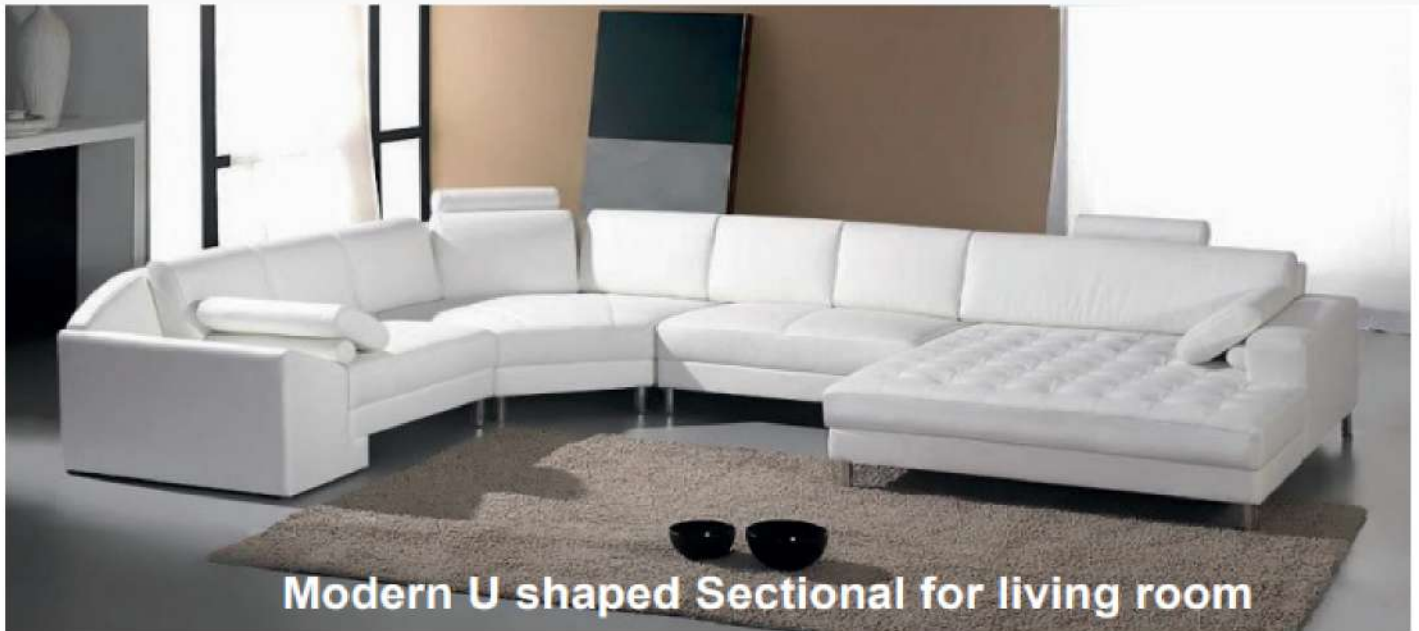

Modern U shaped Sectional for living room

Dining Table

Armchair with pillows

Wood Kitchen Cabinet

Modern Bed

Modern Extendable TV Stand White & Walnut with Storage & Bookshelf & Drawer

Kabat Furniture

GAMES